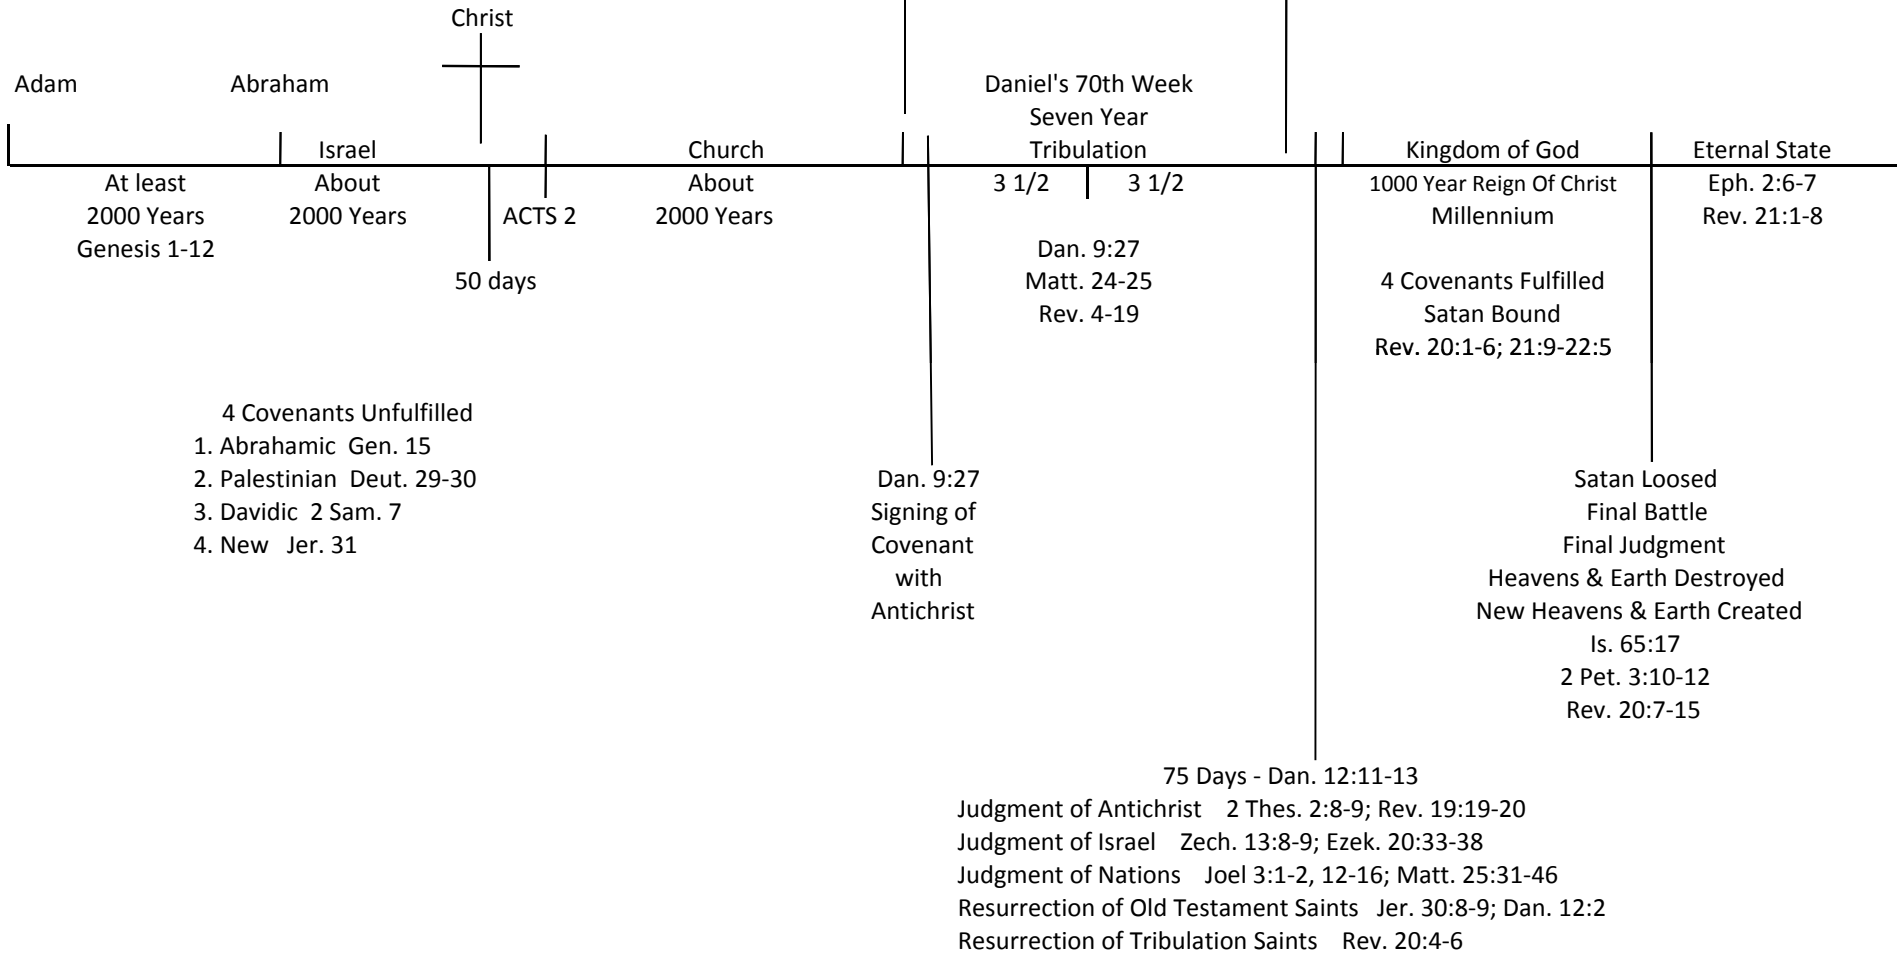

From Genesis 1-12, God dealt with people individually.

From Genesis 12 – Acts 2, God dealt with people through the nation of Israel.

From Acts 2 – present, God deals with people through the body of Christ.

PROPHETIC TIME CHART

JUDGMENT SEAT OF CHRIST - 1 COR. 3:9-15; 2 COR. 5:10

MARRIAGE OF THE LAMB - REV. 19:7-10

Rapture

Christ Returns In Air

1 Thes 4:13-18

1 Cor. 15:51-58

Christ's Second Coming

To Earth

Zech. 14:4

RAPTURE VIEWS

1. Pre-trib →
2. Pre-trib →
3. Mid-trib →
4. Pre-wrath →
5. Post-trib →
6. Partial rapture – only godly Christians
7. No rapture
8. Pan rapture